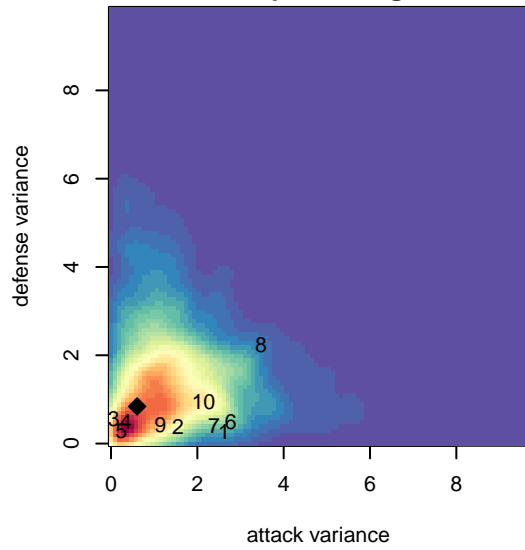

Legends FC East Riverside G01

, CAS
 G01 total strength=1782
 attack=26.37 defense=34.17
 fall league = SCDL FI1 U16

alt names used:

Venues played:
 2016 SCDL FI1 U16

Legends FC East Riverside G01
 Dots are actual minus expected GF (blue circles) and GA (red triangles).
 Blue line is smoothed change in attack strength. Red is smoothed change in defense strength.

**attack and defense variance (black dot)
relative to other teams
and top 10 in region**

**attack and defense rating
relative to others at age
and all opponents in last 13 months**

**attack and defense rating
relative to others at age
and all opponents in last 13 months**

Performance relative to 13 month average

Performance relative to 13 month average

Distribution of opponents
 Red = Lose zone, Blue = Win zone, Green = Even
 Black line separates win/lose zones

lot. A=Neither has attack advantage, B=Opponent has both attack and defense advantage, C=Opponent has both attack and defense disadvantage, D=Both have