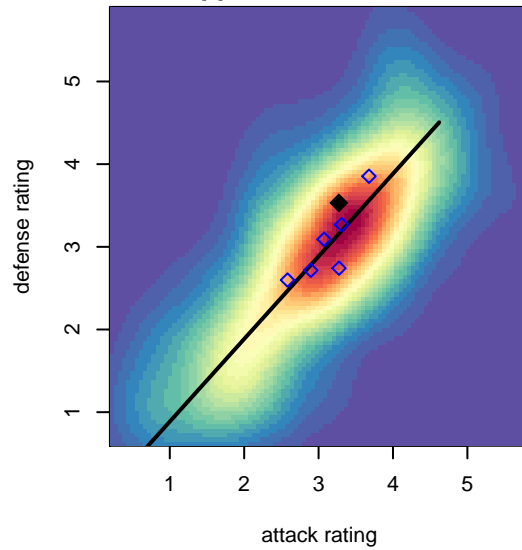

Legends FC East Riverside G01

, CAS
 G01 total strength=1782
 attack=26.37 defense=34.17
 fall league = SCDL FI1 U16

alt names used:

Venues played:
 2016 SCDL FI1 U16

Legends FC East Riverside G01
 Dots are actual minus expected GF (blue circles) and GA (red triangles).
 Blue line is smoothed change in attack strength. Red is smoothed change in defense strength.

**attack and defense variance (black dot)
relative to other teams
and top 10 in region**

**attack and defense rating
relative to others at age
and all opponents in last 13 months**

**attack and defense rating
relative to others at age
and all opponents in last 13 months**

Performance relative to 13 month average

Performance relative to 13 month average

Distribution of opponents
 Red = Lose zone, Blue = Win zone, Green = Even
 Black line separates win/lose zones

lot. A=Neither has attack advantage, B=Opponent has both attack and defense advantage, C=Opponent has both attack and defense disadvantage, D=Both have