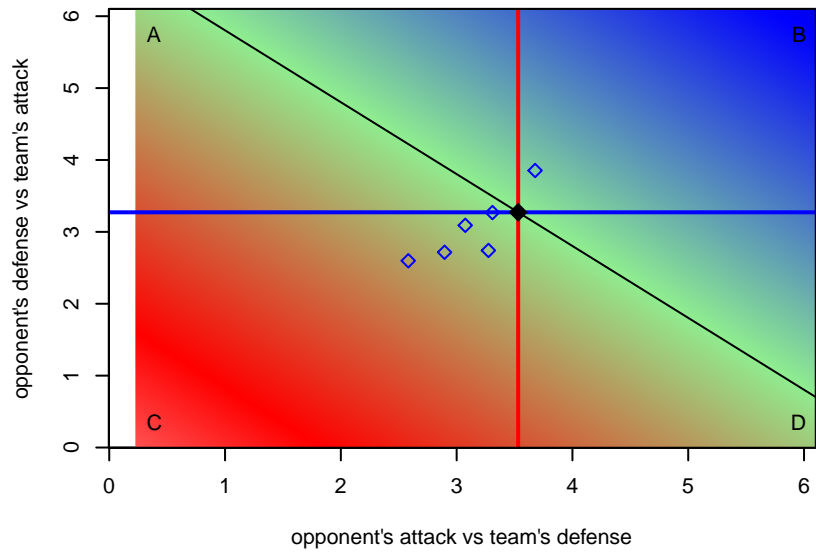

Legends FC East Riverside G01

, CAS
 G01 total strength=1782
 attack=26.37 defense=34.17
 fall league = SCDL FI1 U16

alt names used:

Venues played:
 2016 SCDL FI1 U16

Legends FC East Riverside G01
 Dots are actual minus expected GF (blue circles) and GA (red triangles).
 Blue line is smoothed change in attack strength. Red is smoothed change in defense strength.

**attack and defense variance (black dot)
relative to other teams
and top 10 in region**

**attack and defense rating
relative to others at age
and all opponents in last 13 months**

**attack and defense rating
relative to others at age
and all opponents in last 13 months**

Performance relative to 13 month average

Performance relative to 13 month average

Distribution of opponents
 Red = Lose zone, Blue = Win zone, Green = Even
 Black line separates win/lose zones

lot. A=Neither has attack advantage, B=Opponent has both attack and defense advantage, C=Opponent has both attack and defense disadvantage, D=Both have