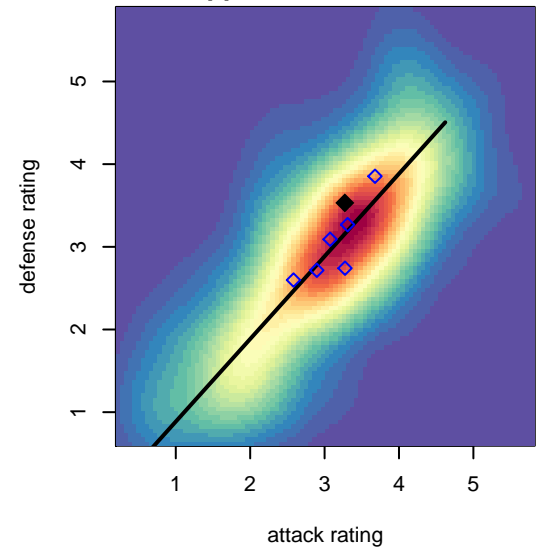

Legends FC East Riverside G01

, CAS
 G01 total strength=1782
 attack=26.37 defense=34.17
 fall league = SCDL FI1 U16

alt names used:

Venues played:
 2016 SCDL FI1 U16

Legends FC East Riverside G01
 Dots are actual minus expected GF (blue circles) and GA (red triangles).
 Blue line is smoothed change in attack strength. Red is smoothed change in defense strength.

**attack and defense variance (black dot)
relative to other teams
and top 10 in region**

**attack and defense rating
relative to others at age
and all opponents in last 13 months**

**attack and defense rating
relative to others at age
and all opponents in last 13 months**

Performance relative to 13 month average

Performance relative to 13 month average

Distribution of opponents
 Red = Lose zone, Blue = Win zone, Green = Even
 Black line separates win/lose zones

lot. A=Neither has attack advantage, B=Opponent has both attack and defense advantage, C=Opponent has both attack and defense disadvantage, D=Both have